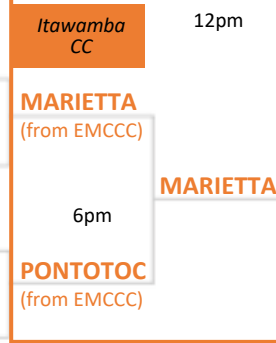

Round 1
Fri, Jan. 12

Northwest Miss CC

East Central MS CC

Mississippi Delta CC

East Miss. CC

Round 5
Fri, Feb. 2

Round 6
Sat, Feb. 3

Round 5
Fri, Feb. 2

Southwest Miss CC

Holmes CC

Jones College

Meridian CC