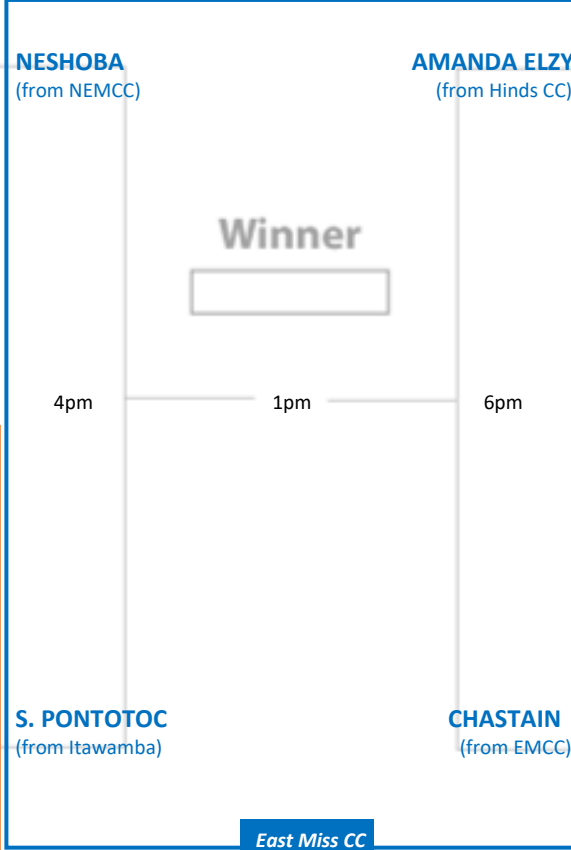

MIDDLE SCHOOL INVITATIONAL

Round 1
Fri, Jan. 12

Round 2
Sat, Jan. 13

Round 3
Fri, Jan. 26

Round 4
Sat, Jan. 27

Round 4
Sat, Jan. 27

Round 3
Fri, Jan. 26

Round 2
Sat, Jan. 13

Round 1
Fri, Jan. 12

Northwest Miss CC

East Central MS CC

Mississippi Delta CC

East Miss. CC

Round 5
Fri, Feb. 2

Round 6
Sat, Feb. 3

Round 5
Fri, Feb. 2

Southwest Miss CC

Holmes CC

Jones College

Meridian CC