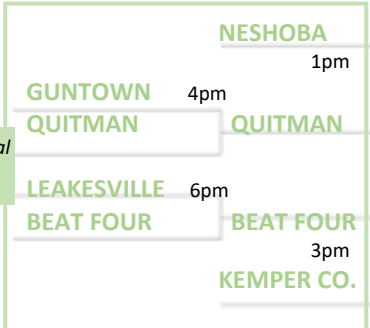

MIDDLE SCHOOL INVITATIONAL

Round 1
Fri, Jan. 12

Round 2
Sat, Jan. 13

Round 3
Fri, Jan. 26

Round 4
Sat, Jan. 27

Round 4
Sat, Jan. 27

Round 3
Fri, Jan. 26

Round 2
Sat, Jan. 13

Round 1
Fri, Jan. 12

Northwest Miss CC

East Central MS CC

Mississippi Delta CC

East Miss. CC

Round 5
Fri, Feb. 2

Round 6
Sat, Feb. 3

Round 5
Fri, Feb. 2

Southwest Miss CC

Holmes CC

Jones College

Meridian CC