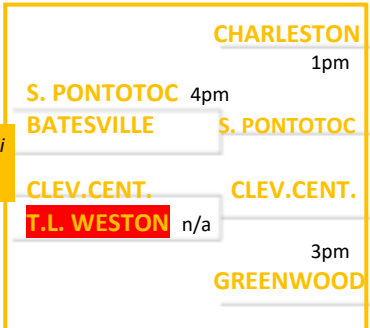

Round 1
Fri, Jan. 12

Northwest Miss CC

East Central MS CC

Mississippi Delta CC

East Miss. CC

Round 5
Fri, Feb. 2

Round 6
Sat, Feb. 3

Round 5
Fri, Feb. 2

Southwest Miss CC

Holmes CC

Jones College

Meridian CC