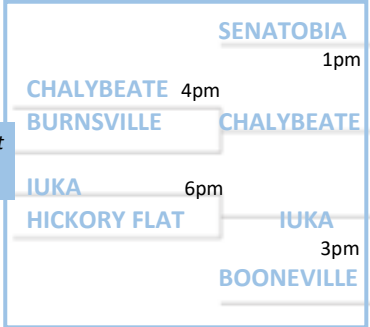

MIDDLE SCHOOL INVITATIONAL

Round 1
Fri, Jan. 12

Round 2
Sat, Jan. 13

Round 3
Fri, Jan. 26

Round 4
Sat, Jan. 27

Round 4
Sat, Jan. 27

Round 3
Fri, Jan. 26

Round 2
Sat, Jan. 13

Round 1
Fri, Jan. 12

Northwest Miss CC

East Central MS CC

Mississippi Delta CC

East Miss. CC

Round 5
Fri, Feb. 2

Round 6
Sat, Feb. 3

Round 5
Fri, Feb. 2

Southwest Miss CC

Holmes CC

Jones College

Meridian CC