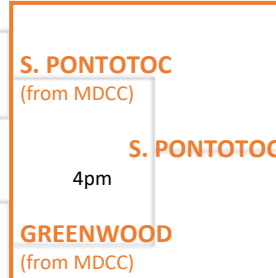

Round 1
Fri, Jan. 12

Northwest Miss CC

East Central MS CC

Mississippi Delta CC

East Miss. CC

Round 5
Fri, Feb. 2

Round 6
Sat, Feb. 3

Round 5
Fri, Feb. 2

Southwest Miss CC

Holmes CC

Jones College

Meridian CC