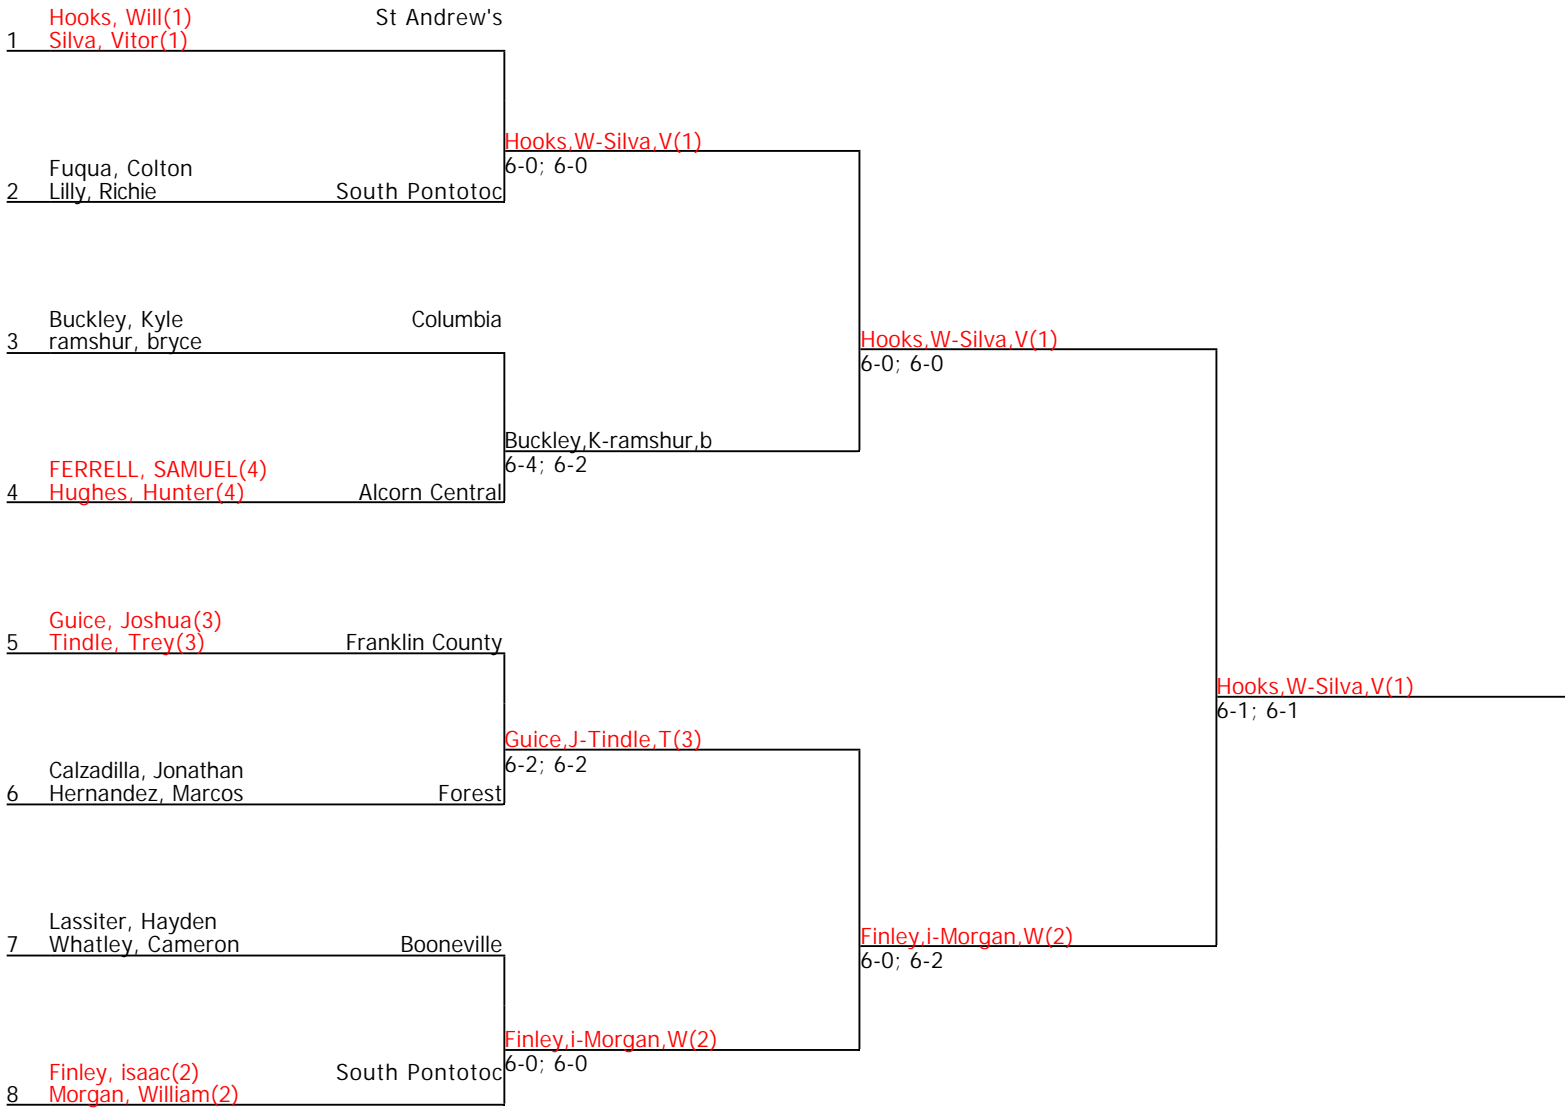

MHSAA Mississippi State HIGH SCHOOL Individual Championship MS L4 STA L5		Seeded Players			
Mississippi Tennis Association	3A Boys' Doubles	1. Hooks-Silva			
City/State: Jackson, MS	Section: Southern	2. Finley-Morgan			
Director: Emillia Viljoen	Referee: Felicia Ford	3. Guice-Tindle			
Phone:	Date: 04/29/2019 - 05/01/2019	4. FERRELL-Hughes			
					Winner: Hooks-Silva

Quarterfinal Round

Semifinal Round

Final Round