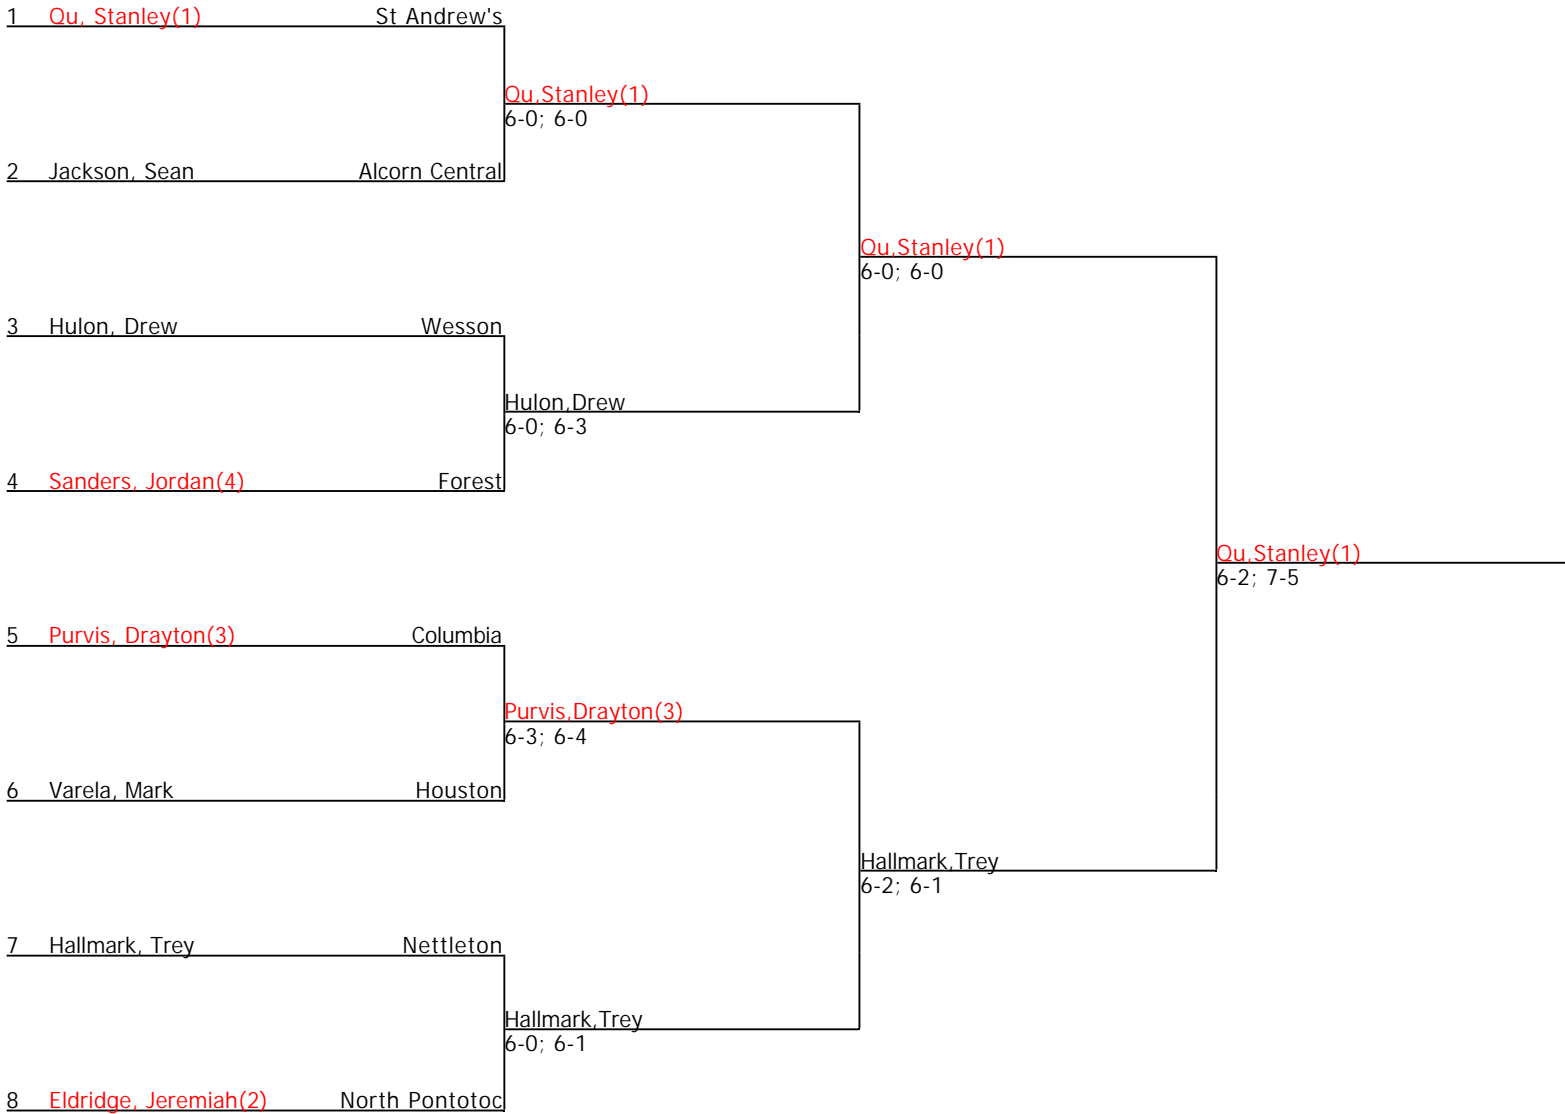

MHSAA Mississippi State HIGH SCHOOL Individual Championship MS L4 STA L5		Seeded Players			
Mississippi Tennis Association	3A Boys' Singles	1. Qu, Stanley			
City/State: Jackson, MS	Section: Southern	2. Eldridge, Jeremiah			
Director: Emilia Viljoen	Referee: Felicia Ford	3. Purvis, Drayton			
Phone:	Date: 04/29/2019 - 05/01/2019	4. Sanders, Jordan			
					Winner: Qu, Stanley

Quarterfinal Round

Semifinal Round

Final Round

MHSAA Mississippi State HIGH SCHOOL Individual Championship MS L4 STA L5		Seeded Players			
Mississippi Tennis Association	3A Girls' Singles	1. Wheatley, McKenna			
City/State: Jackson, MS	Section: Southern	2. Bell, Mya			
Director: Emilia Viljoen	Referee: Felicia Ford	3. Everett, Ally			
Phone:	Date: 04/29/2019 - 05/01/2019	4. Knight, Elizabeth			
					Winner: Wheatley, McKenna

Quarterfinal Round

Semifinal Round

Final Round