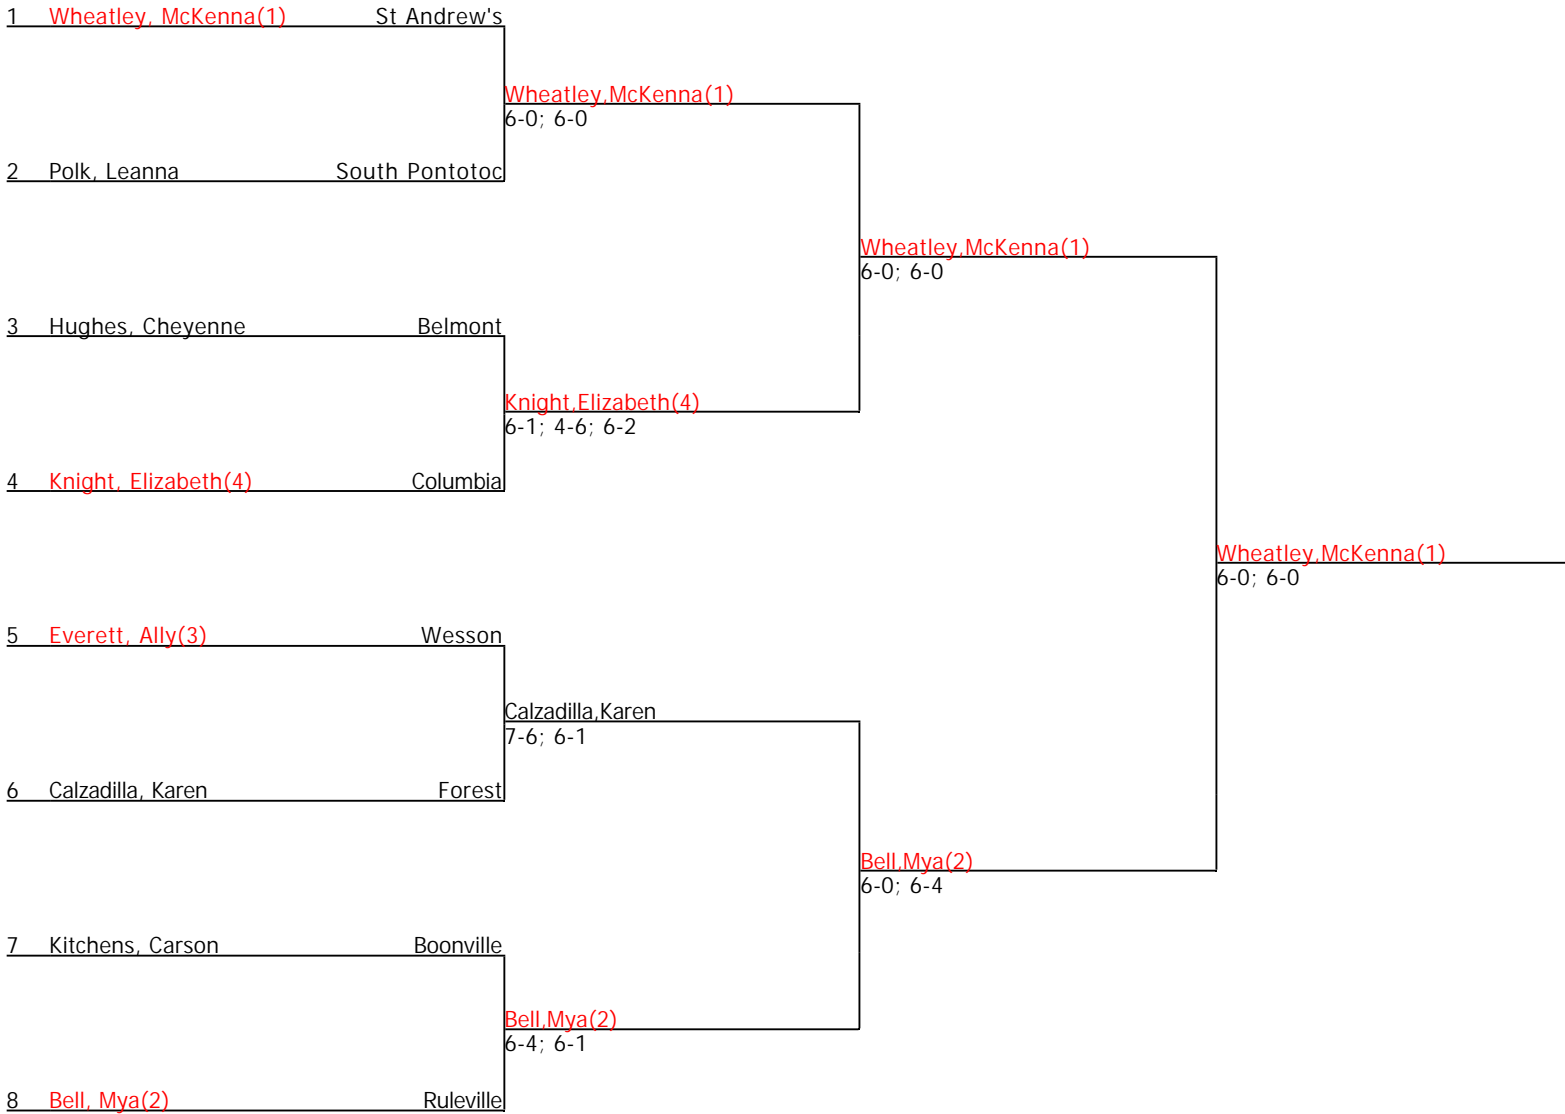

MHSAA Mississippi State HIGH SCHOOL Individual Championship MS L4 STA L5		Seeded Players			
Mississippi Tennis Association	3A Girls' Singles	1. Wheatley, McKenna			
City/State: Jackson, MS	Section: Southern	2. Bell, Mya			
Director: Emilia Viljoen	Referee: Felicia Ford	3. Everett, Ally			
Phone:	Date: 04/29/2019 - 05/01/2019	4. Knight, Elizabeth			
					Winner: Wheatley, McKenna

Quarterfinal Round

Semifinal Round

Final Round