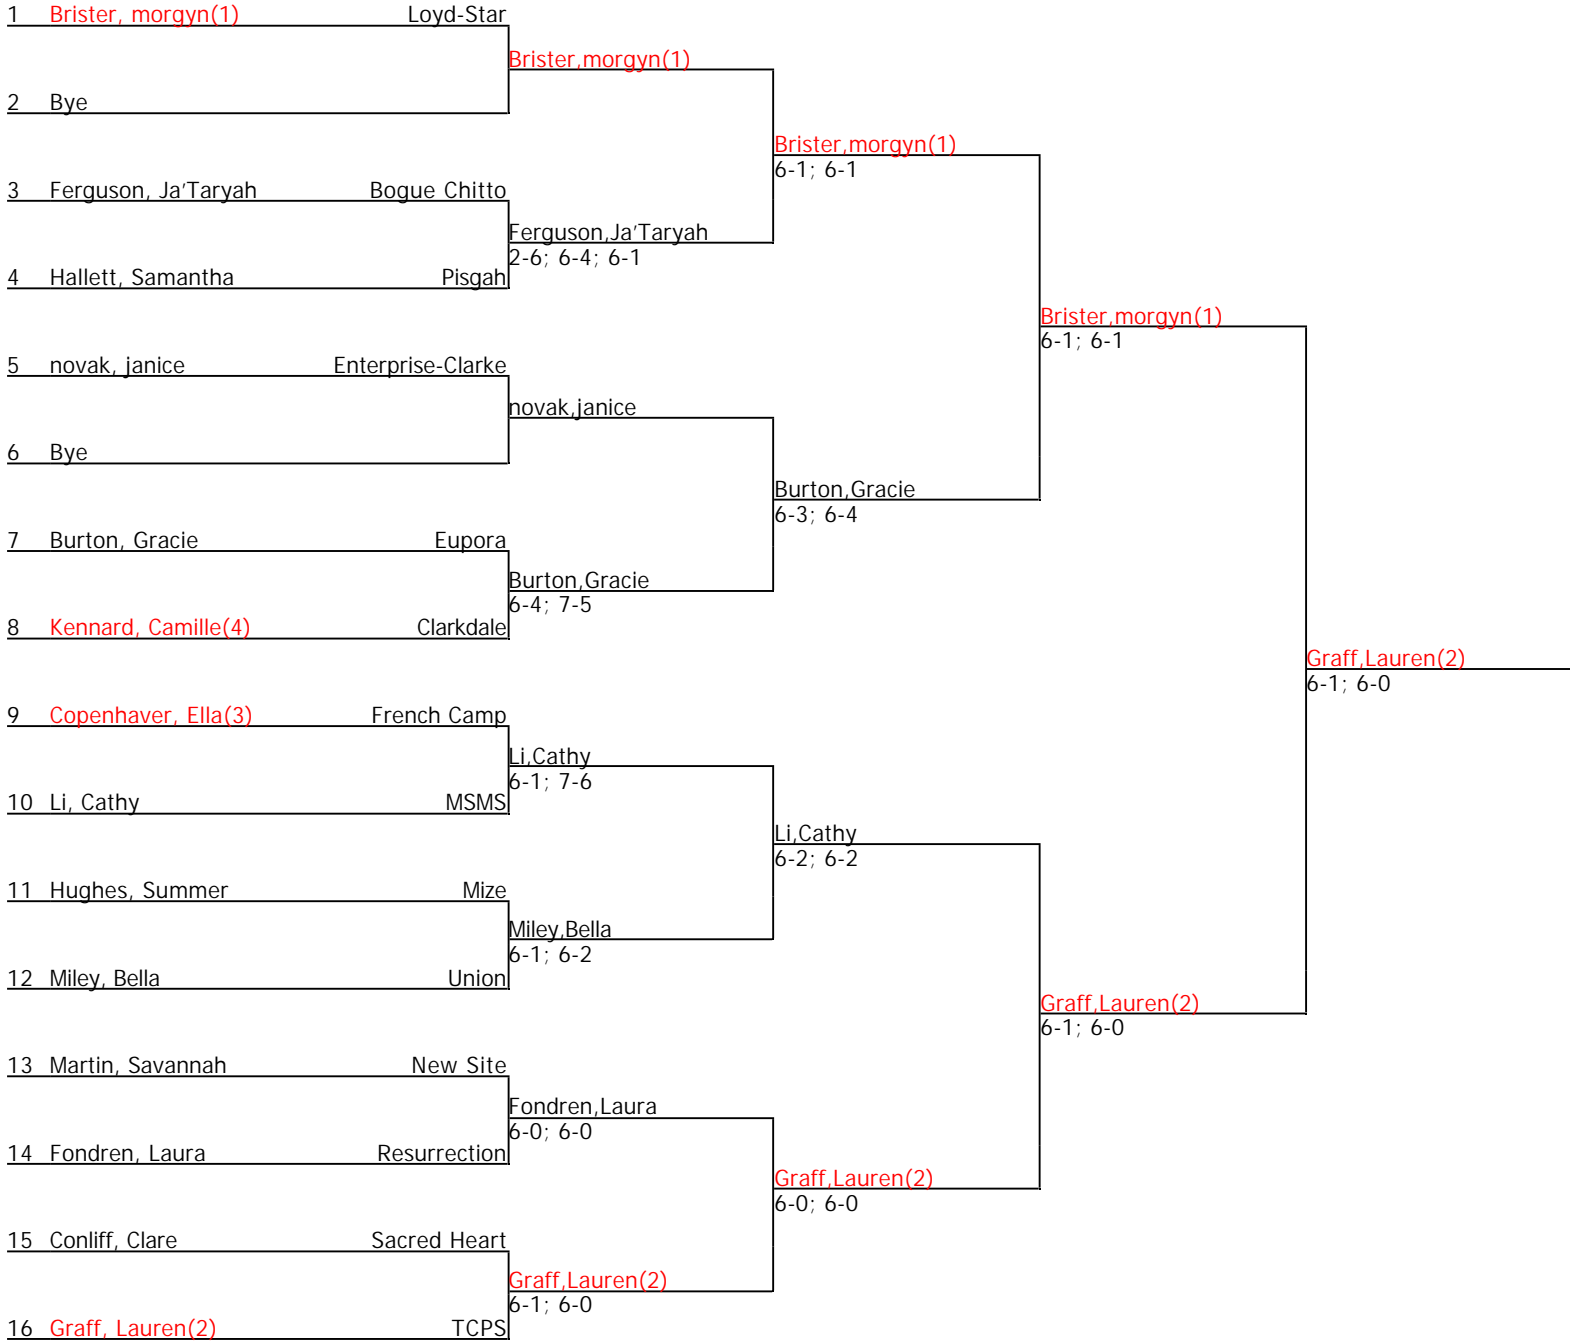

MHSAA Mississippi State HIGH SCHOOL Individual Championship MS L4 STA L5		Seeded Players			
Mississippi Tennis Association	1&2A Girls' Singles	1. Brister,morgyn			
City/State:Jackson, MS	Section: Southern	2. Graff,Lauren			
Director:Emillia Viljoen	Referee:Felicia Ford	3. Copenhaver,Ella			
Phone:	Date:04/29/2019 - 05/01/2019	4. Kennard,Camille			
					Winner:Graff, Lauren

Round of 16

Quarterfinal Round

Semifinal Round

Final Round