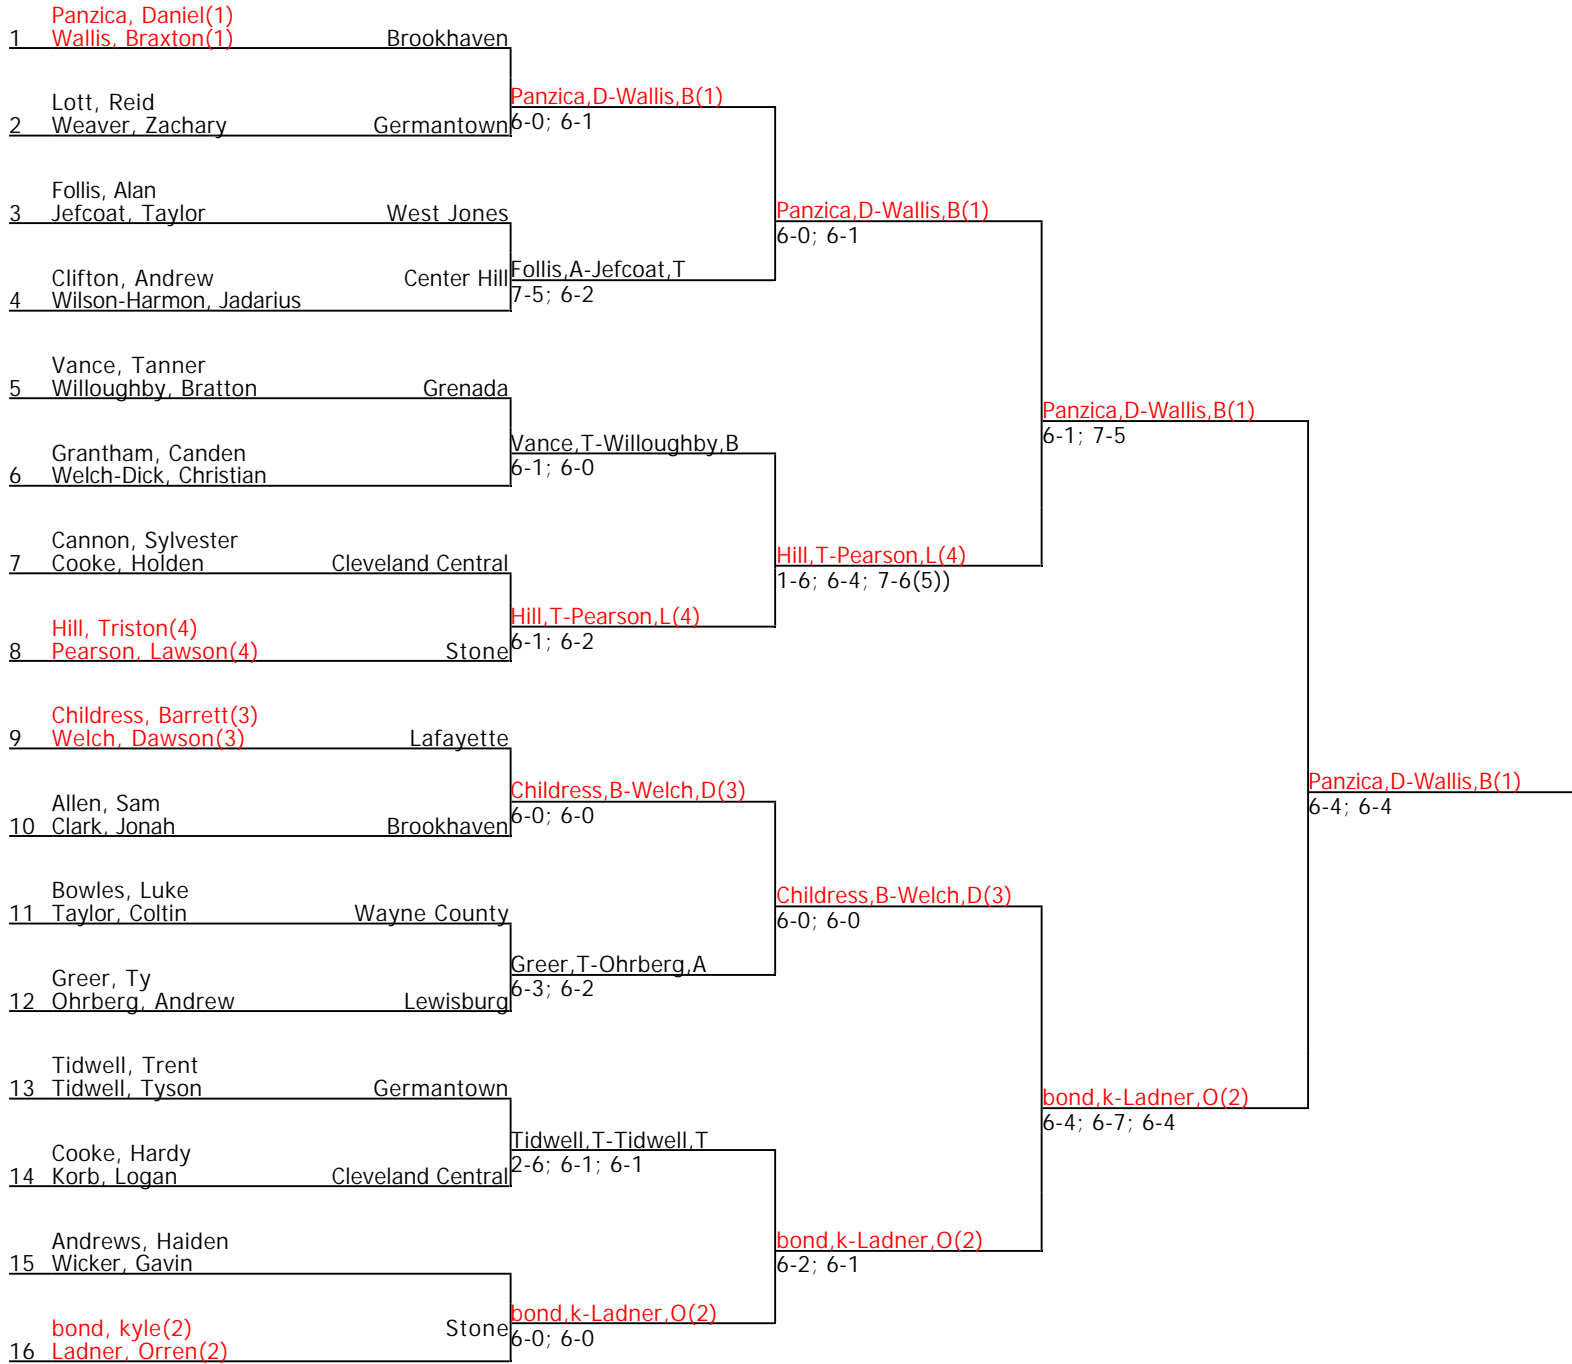

MHSAA Mississippi State HIGH SCHOOL Individual Championship MS L4 STA L5		Seeded Players			
Mississippi Tennis Association	5A Boys' Doubles	1. Panzica-Wallis			
City/State: Jackson, MS	Section: Southern	2. bond-Ladner			
Director: Emilia Viljoen	Referee: Felicia Ford	3. Childress-Welch			
Phone:	Date: 04/29/2019 - 05/01/2019	4. Hill-Pearson			
					Winner: Panzica-Wallis

Round of 16

Quarterfinal Round

Semifinal Round

Final Round