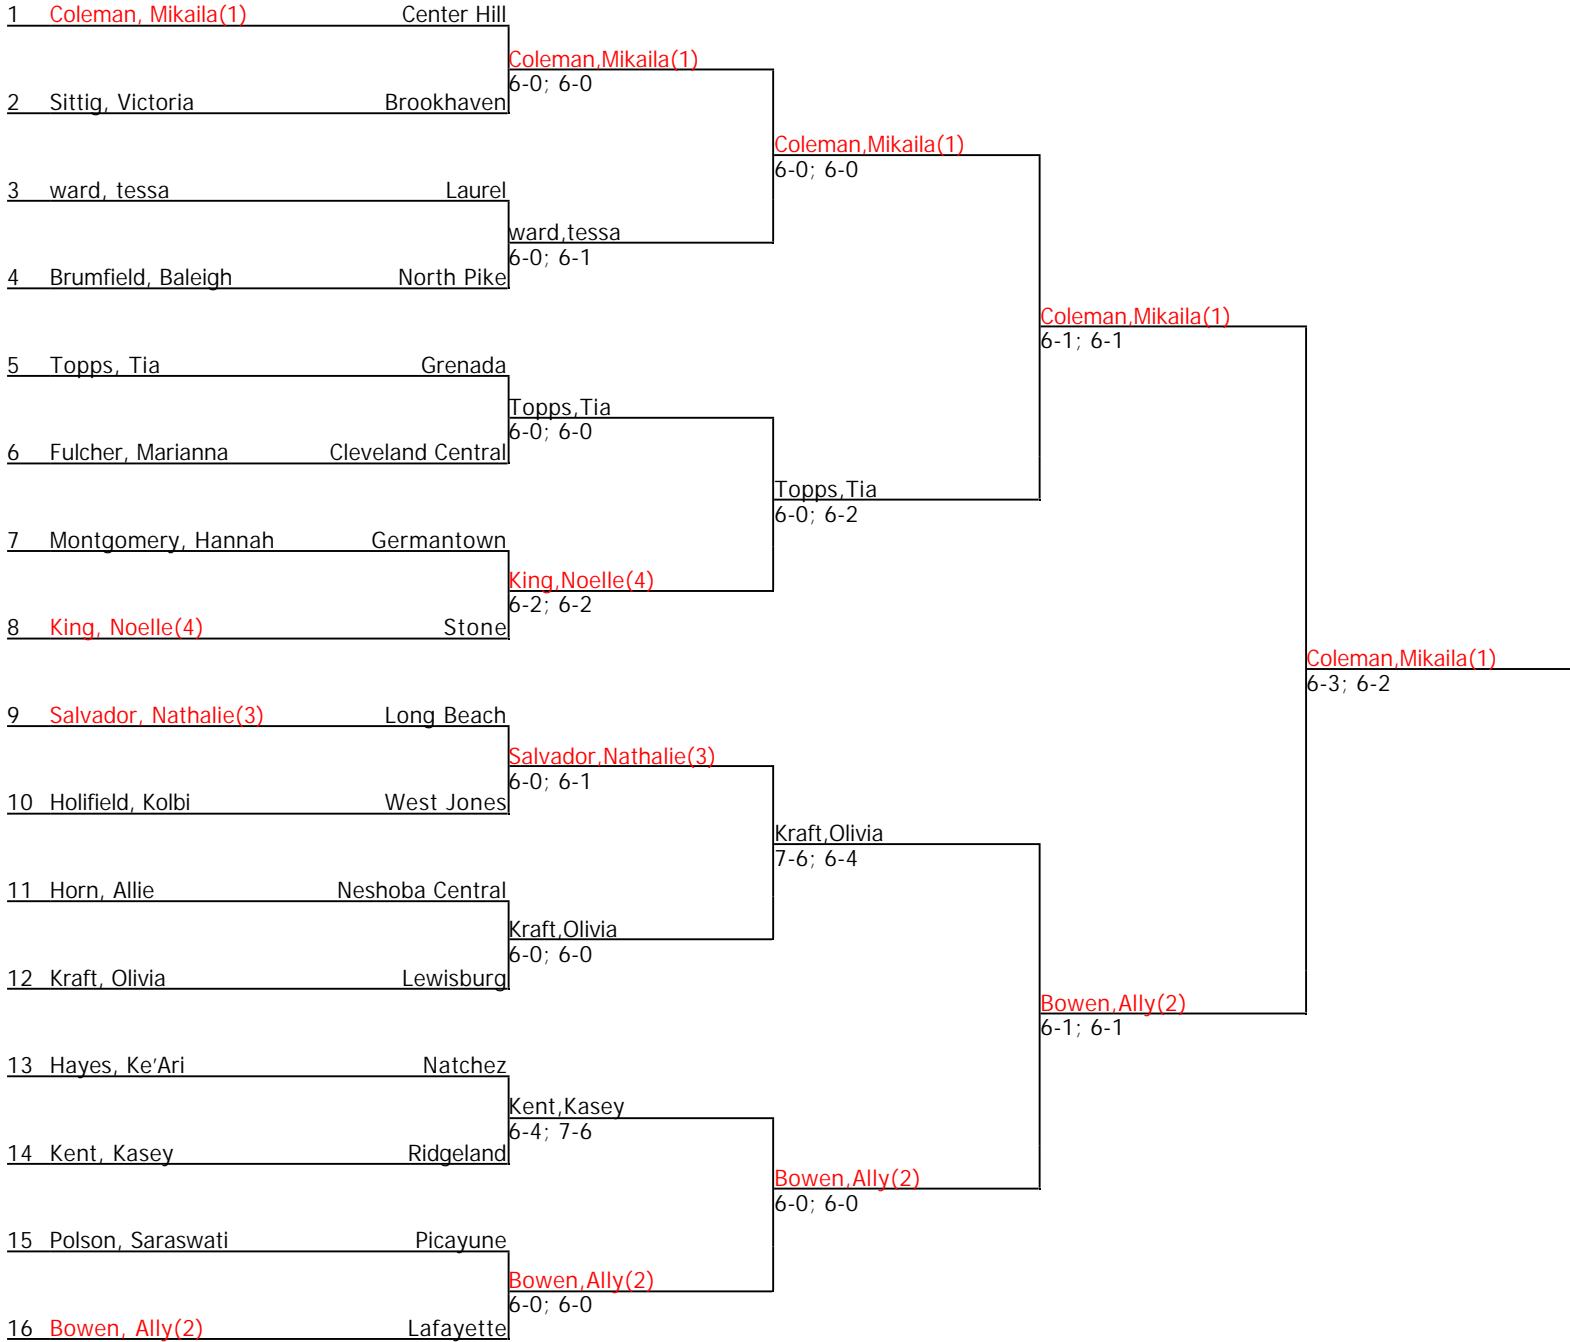

MHSAA Mississippi State HIGH SCHOOL Individual Championship MS L4 STA L5		Seeded Players			
Mississippi Tennis Association	5A Girls' Singles	1. Coleman, Mikaila			
City/State: Jackson, MS	Section: Southern	2. Bowen, Ally			
Director: Emilia Viljoen	Referee: Felicia Ford	3. Salvador, Nathalie			
Phone:	Date: 04/29/2019 - 05/01/2019	4. King, Noelle			
					Winner: Coleman, Mikaila

Round of 16

Quarterfinal Round

Semifinal Round

Final Round