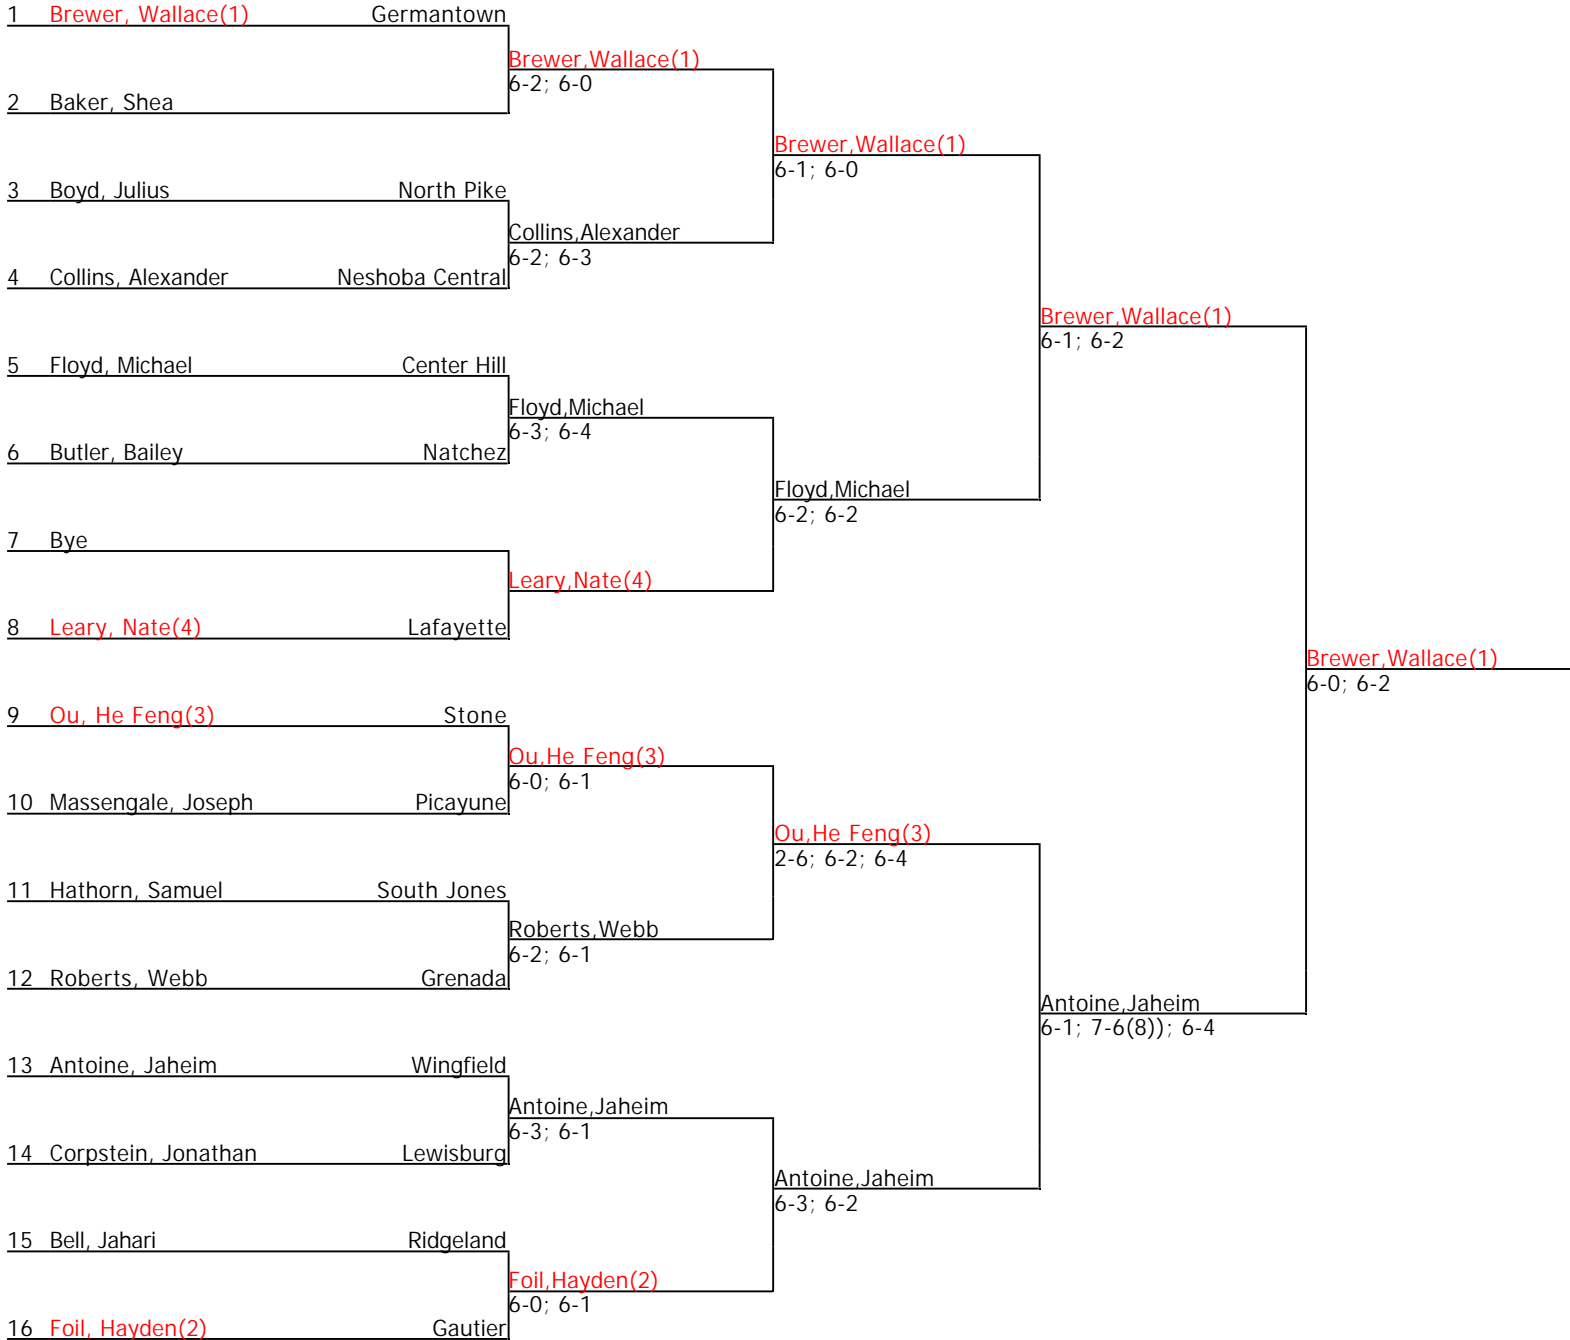

| | | | | | |
|--|------------------------------|-------------------|--|--|-------------------------|
| MHSAA Mississippi State HIGH SCHOOL Individual Championship MS L4 STA L5 | | Seeded Players | | | |
| Mississippi Tennis Association | 5A Boys' Singles | 1. Brewer,Wallace | | | |
| City/State:Jackson, MS | Section: Southern | 2. Foil,Hayden | | | |
| Director:Emillia Viljoen | Referee:Felicia Ford | 3. Ou,He Feng | | | |
| Phone: | Date:04/29/2019 - 05/01/2019 | 4. Leary,Nate | | | |
| | | | | | Winner: Brewer, Wallace |

Round of 16

Quarterfinal Round

Semifinal Round

Final Round

| | | | | | |
|--|-------------------------------|-----------------------|--|--|--------------------------|
| MHSAA Mississippi State HIGH SCHOOL Individual Championship MS L4 STA L5 | | Seeded Players | | | |
| Mississippi Tennis Association | 5A Girls' Singles | 1. Coleman, Mikaila | | | |
| City/State: Jackson, MS | Section: Southern | 2. Bowen, Ally | | | |
| Director: Emilia Viljoen | Referee: Felicia Ford | 3. Salvador, Nathalie | | | |
| Phone: | Date: 04/29/2019 - 05/01/2019 | 4. King, Noelle | | | |
| | | | | | Winner: Coleman, Mikaila |

Round of 16

Quarterfinal Round

Semifinal Round

Final Round